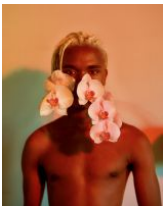

Rudi Geyser
ORCHID
Photography
14h x 11w in
1/7

$ 600.00